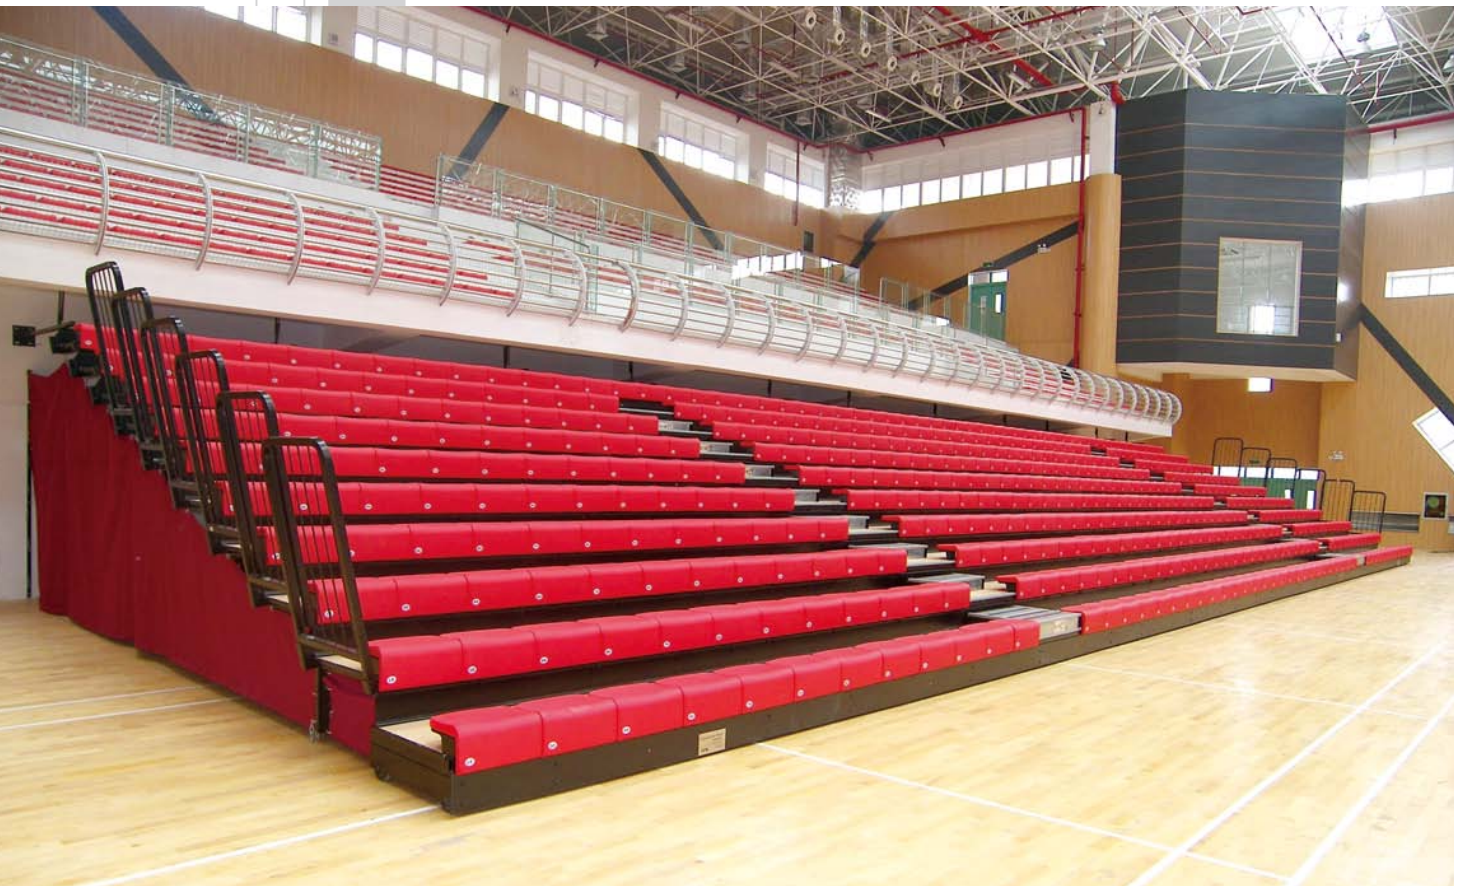

We transform small sportive facilities into multipurpose halls or in a simple way, we provide the playing area with seating places for the spectators in complete accordance with technical and standards restraints.

Steel Frame of 3D Picture For Telescopic Bleacher Seating System

Telescopic Bleacher Seating System, Model NO.:JY-706

Telescopic Bleacher Bench Seating System, Model NO.:JY-750

Telescopic Bleacher Bench Seating System, Model NO.:JY-750