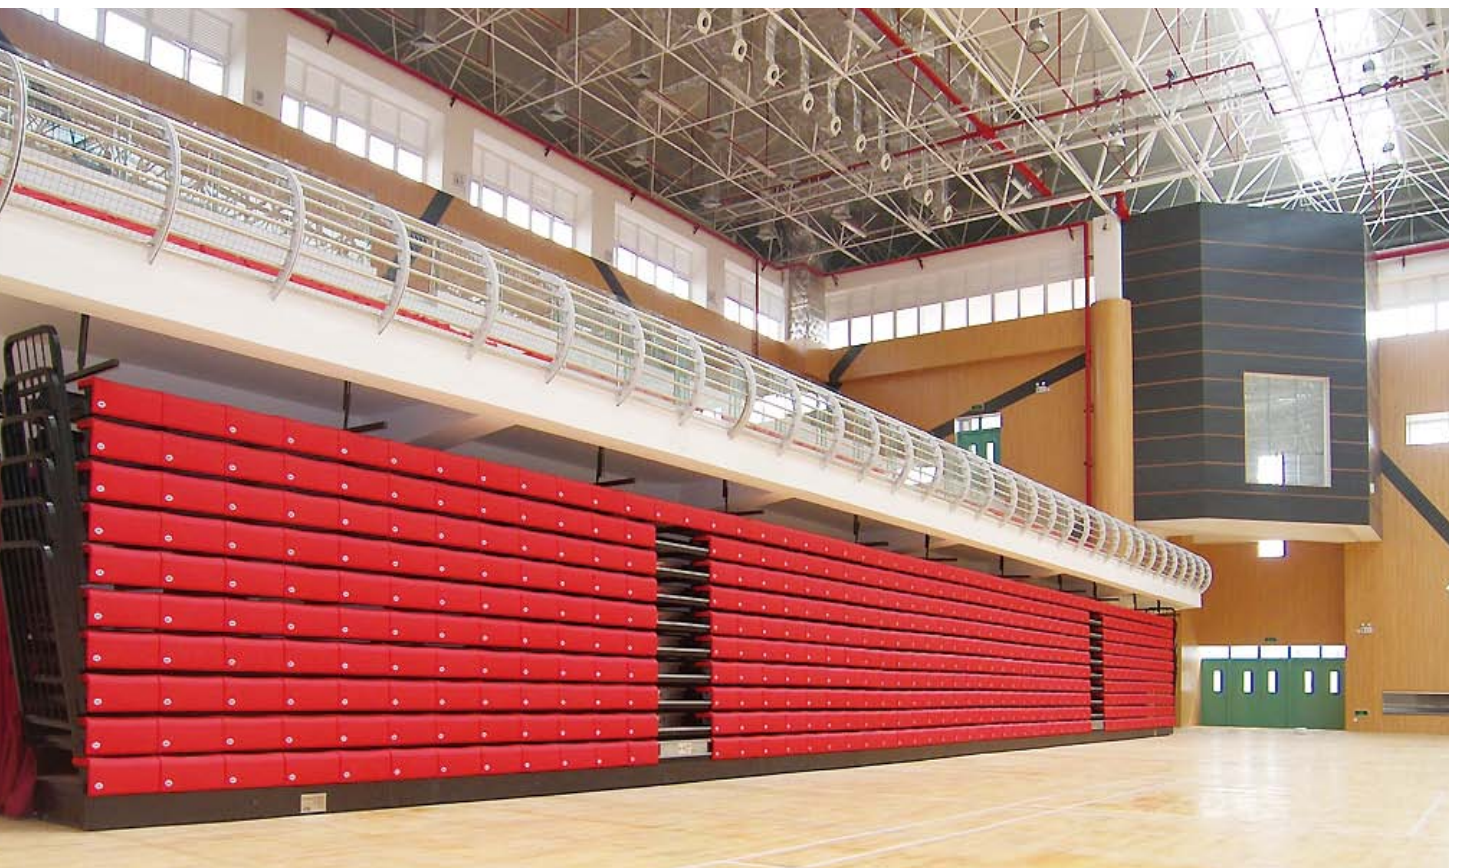

We transform small sportive facilities into multipurpose halls or in a simple way, we provide the playing area with seating places for the spectators in complete accordance with technical and standards restraints.

Steel Frame of 3D Picture For Telescopic Bleacher Seating System

Telescopic Bleacher Seating System, Model NO.:JY-706

Telescopic Bleacher Bench Seating System, Model NO.:JY-750

Telescopic Bleacher Bench Seating System, Model NO.:JY-750