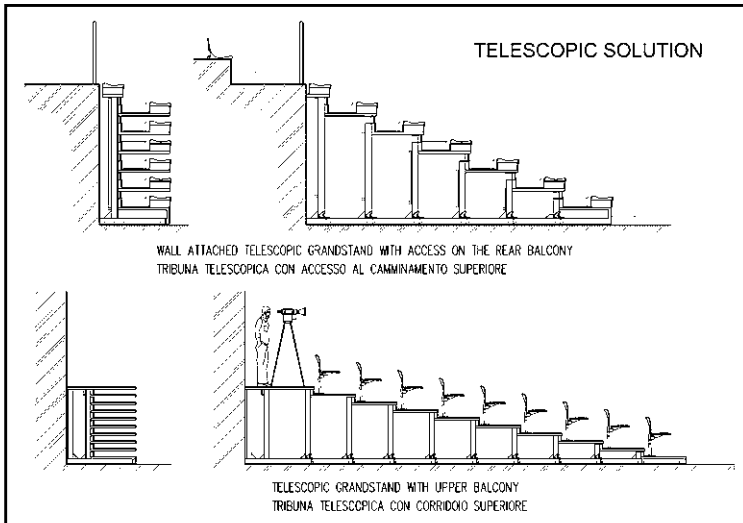

Telescopic Bleacher Seating System; Model NO.:JY-768 Riser Mounted Type