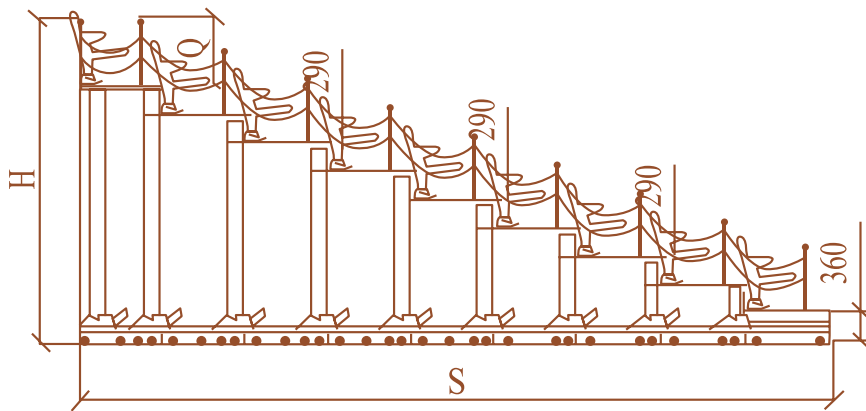

An Layout of telescopic seating system in project

$C_{\text{手动}} = T + 350$ $C_{\text{manual}} = T + 350$
 $C_{\text{电动}} = T + N \times 50 + 220$ $C_{\text{Power-driven}} = T + N \times 50 + 220$

D-Thickness of railing   n-Number of row

n=Number of single row chair