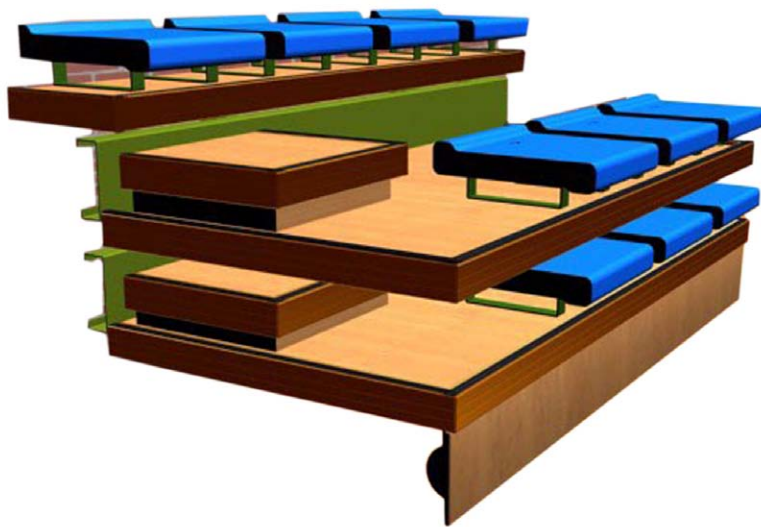

Telescopic seating system can be built with frontal handrail, lateral, frontal or eventually rear gateways. careening can be done using fireproof marine plywood panels class 1 for vertical.

Telescopic grandstand with entries from the top or from the playing area, Stalls seating places with tilting backrest. The grandstand can be totally or partially opened, eliminating the entrances from the top, in order to respect the free areas required for the basketball or football.

n=Number of single row chair

3D Picture of Electric Telescopic Grandstand Seating System

Electric Telescopic Grandstand Seating System, Model JY-720 Riser mounted type

JY-720

JY-720S

Telescopic Bleacher Seating System, Model JY-769

Steel Frame of 3D Picture For Telescopic Bleacher Seating System

Telescopic Bleacher Seating System, Model NO.:JY-706

Telescopic Bleacher Bench Seating System, Model NO.:JY-750

Telescopic Bleacher Bench Seating System, Model NO.:JY-750