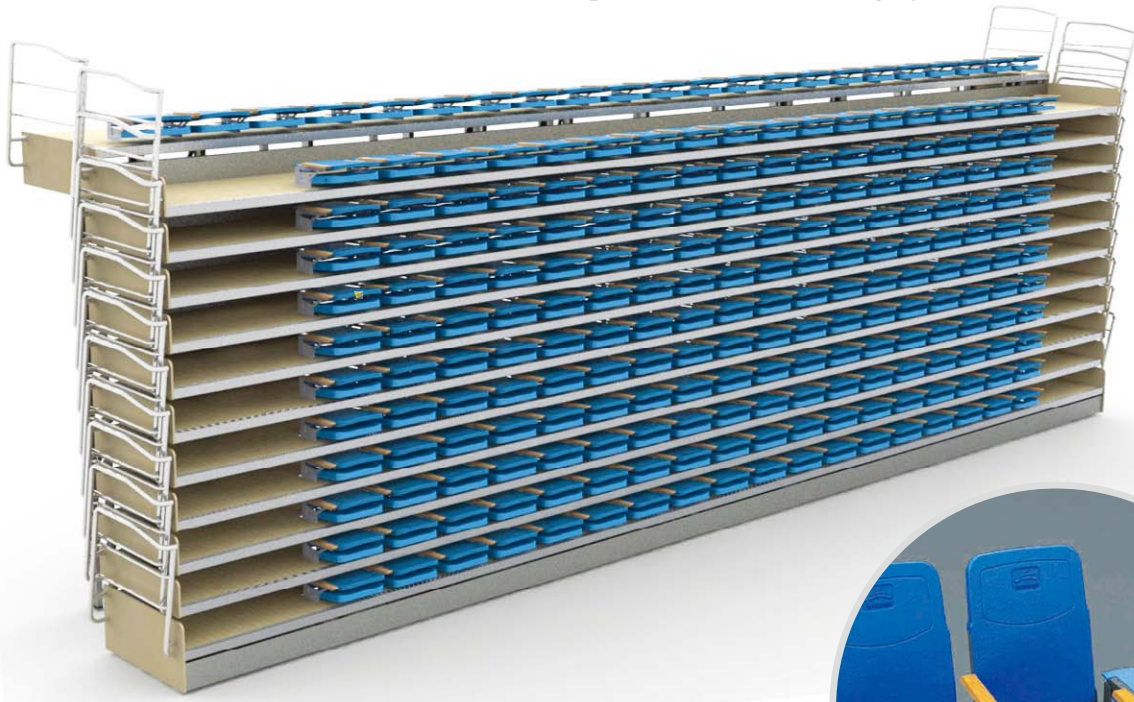

Telescopic seating system can be built with frontal handrail, lateral, frontal or eventually rear gateways. careening can be done using fireproof marine plywood panels class 1 for vertical.

Telescopic grandstand with entries from the top or from the playing area, Stalls seating places with tilting backrest. The grandstand can be totally or partially opened, eliminating the entrances from the top, in order to respect the free areas required for the basketball or football.

An Layout of telescopic seating system in project

$C_{\text{手动}} = T + 350$ $C_{\text{manual}} = T + 350$
 $C_{\text{电动}} = T + N \times 50 + 220$ $C_{\text{Power-driven}} = T + N \times 50 + 220$

D-Thickness of railing n-Number of row

n=Number of single row chair

3D Picture of Electric Telescopic Grandstand Seating System

Electric Telescopic Grandstand Seating System, Model JY-720 Riser mounted type

JY-720

JY-720S

Telescopic Bleacher Seating System, Model JY-769