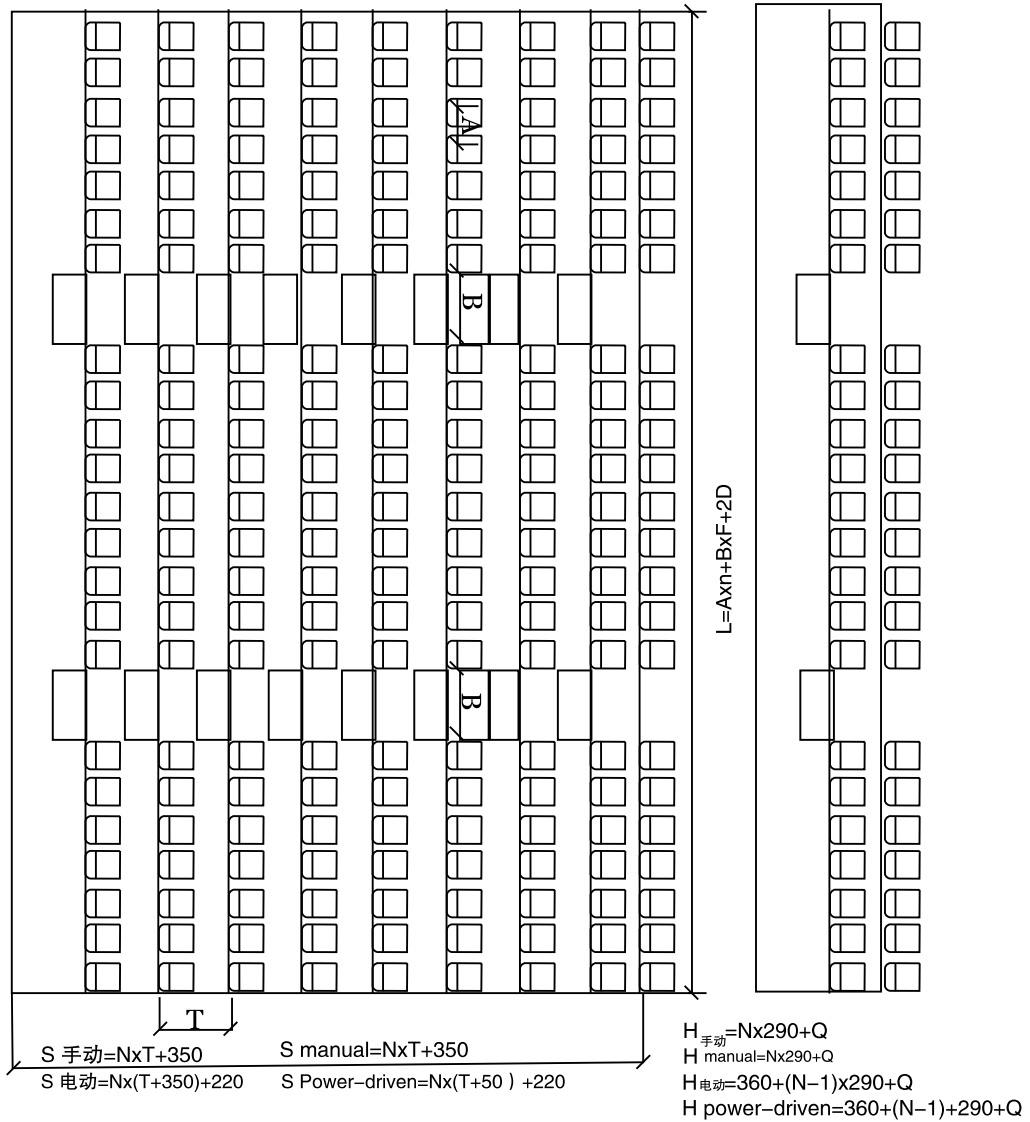

An Layout of telescopic seating system in project

$C_{\text{手动}} = T + 350$ $C_{\text{manual}} = T + 350$
 $C_{\text{电动}} = T + N \times 50 + 220$ $C_{\text{Power-driven}} = T + N \times 50 + 220$

D-Thickness of railing n-Number of row