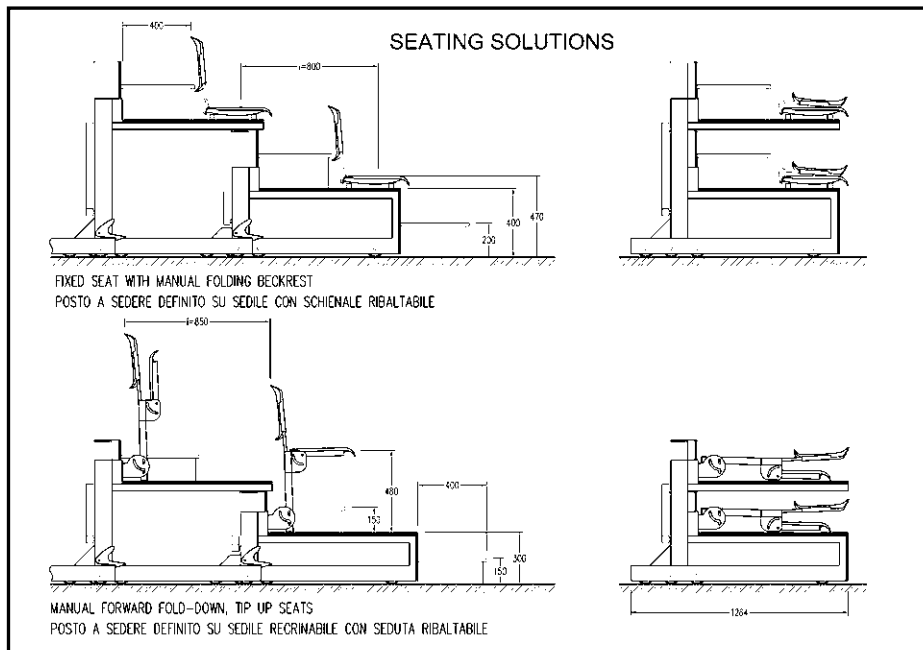

n=Number of single row chair

3D Picture of Electric Telescopic Grandstand Seating System

Electric Telescopic Grandstand Seating System, Model JY-720 Riser mounted type

JY-720

JY-720S

Telescopic Bleacher Seating System, Model JY-769

Steel Frame of 3D Picture For Telescopic Bleacher Seating System

Telescopic Bleacher Seating System, Model NO.:JY-706

Telescopic Bleacher Bench Seating System, Model NO.:JY-750

Telescopic Bleacher Bench Seating System, Model NO.:JY-750