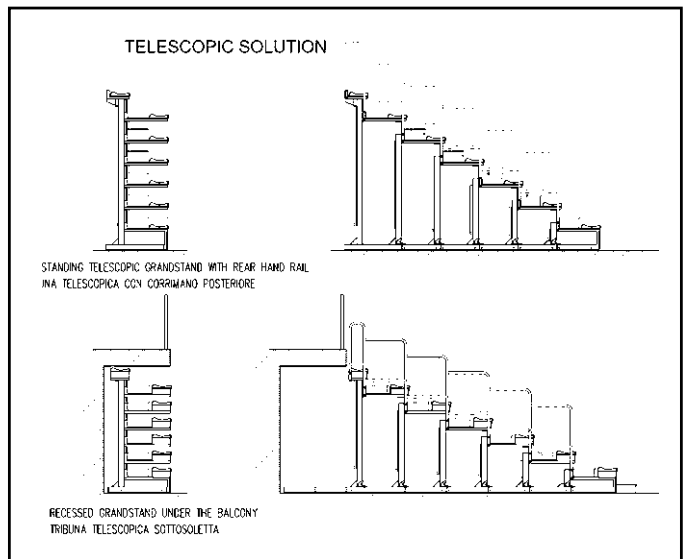

Telescopic Bleacher Seating System, Model NO.:JY-706