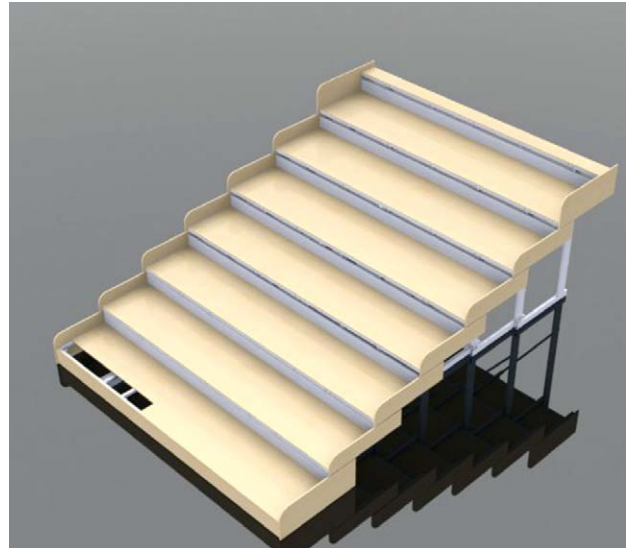

Telescopic seating system can be built with frontal handrail, lateral, frontal or eventually rear gateways. careening can be done using fireproof marine plywood panels class 1 for vertical.

Telescopic grandstand with entries from the top or from the playing area, Stalls seating places with tilting backrest. The grandstand can be totally or partially opened, eliminating the entrances from the top, in order to respect the free areas required for the basketball or football.

n=Number of single row chair

3D Picture of Electric Telescopic Grandstand Seating System

Electric Telescopic Grandstand Seating System, Model JY-720 Riser mounted type

JY-720

JY-720S

Telescopic Bleacher Seating System, Model JY-769

Steel Frame of 3D Picture For Telescopic Bleacher Seating System

Telescopic Bleacher Seating System, Model NO.:JY-706

Telescopic Bleacher Bench Seating System, Model NO.:JY-750

Telescopic Bleacher Bench Seating System, Model NO.:JY-750