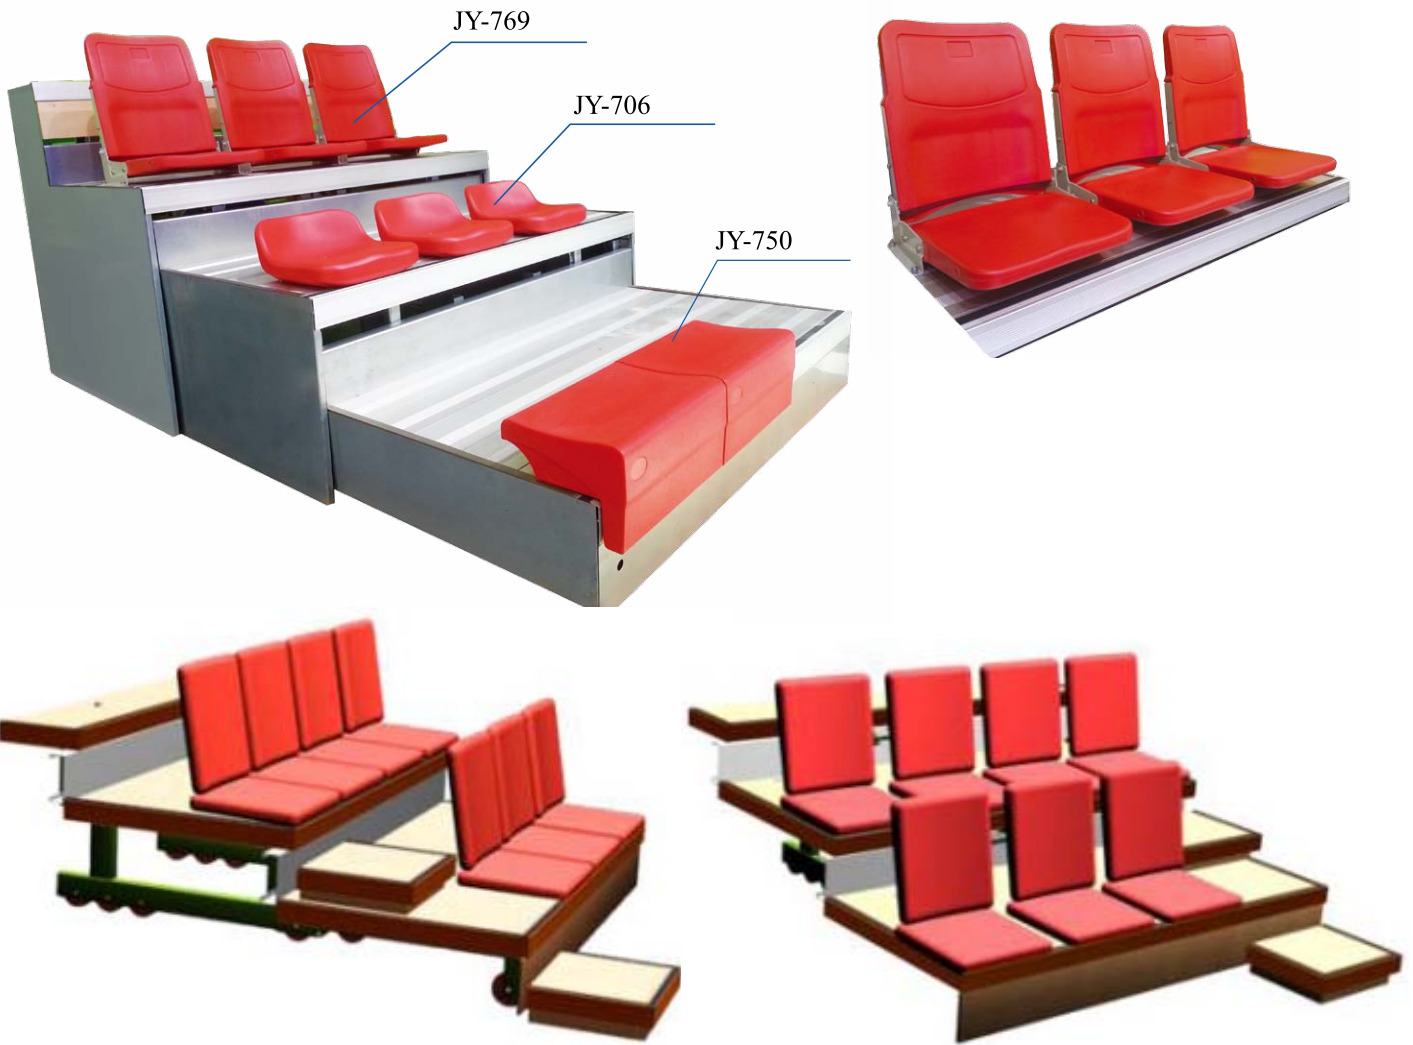

Telescopic seating system can be built with frontal handrail, lateral, frontal or eventually rear gateways. careening can be done using fireproof marine plywood panels class 1 for vertical.

Telescopic grandstand with entries from the top or from the playing area, Stalls seating places with tilting backrest. The grandstand can be totally or partially opened, eliminating the entrances from the top, in order to respect the free areas required for the basketball or football.

An Layout of telescopic seating system in project

$C_{\text{手动}} = T + 350$ $C_{\text{manual}} = T + 350$
 $C_{\text{电动}} = T + N \times 50 + 220$ $C_{\text{Power-driven}} = T + N \times 50 + 220$

D-Thickness of railing n-Number of row

n=Number of single row chair

3D Picture of Electric Telescopic Grandstand Seating System

Electric Telescopic Grandstand Seating System, Model JY-720 Riser mounted type

JY-720

JY-720S

Telescopic Bleacher Seating System, Model JY-769

Steel Frame of 3D Picture For Telescopic Bleacher Seating System

Telescopic Bleacher Seating System, Model NO.:JY-706

Telescopic Bleacher Bench Seating System, Model NO.:JY-750

Telescopic Bleacher Bench Seating System, Model NO.:JY-750