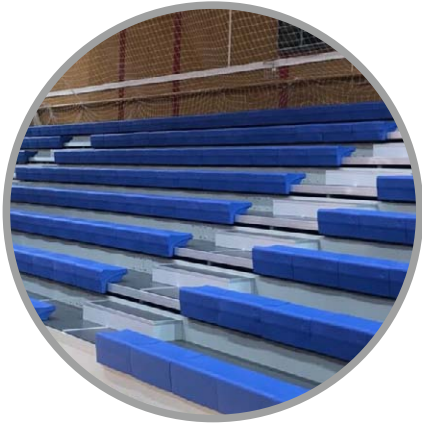

Project in Europe Of Hungary, Telescopic tribune system, Qty: 500 nos