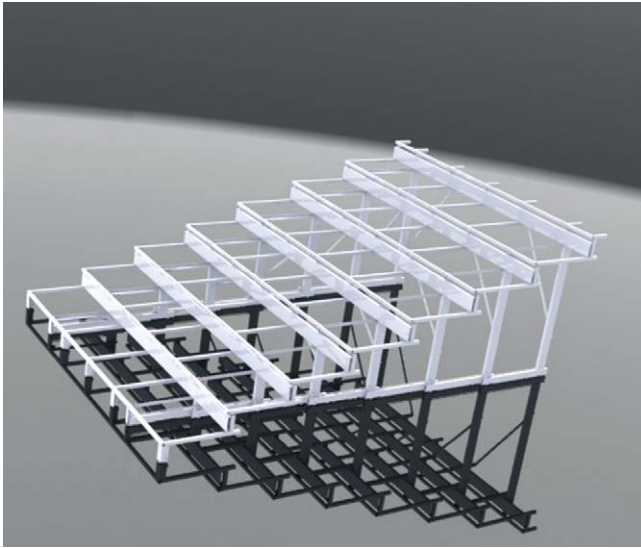

Telescopic seating system can be built with frontal handrail, lateral, frontal or eventually rear gateways. careening can be done using fireproof marine plywood panels class 1 for vertical.

Telescopic grandstand with entries from the top or from the playing area, Stalls seating places with tilting backrest. The grandstand can be totally or partially opened, eliminating the entrances from the top, in order to respect the free areas required for the basketball or football.

n=Number of single row chair

3D Picture of Electric Telescopic Grandstand Seating System

Electric Telescopic Grandstand Seating System, Model JY-720 Riser mounted type

JY-720

JY-720S

Telescopic Bleacher Seating System, Model JY-769

Steel Frame of 3D Picture For Telescopic Bleacher Seating System

Telescopic Bleacher Seating System, Model NO.:JY-706

Telescopic Bleacher Bench Seating System, Model NO.:JY-750

Telescopic Bleacher Bench Seating System, Model NO.:JY-750

Project in Europe Of Hungary, Telescopic tribune system, Qty: 500 nos

Sample Of Picture Telescopic Bleacher Seating System

Telescopic Bleacher Seating System; Model JY-768 Floor Mounted Type

Sample Of Telescopic Bleacher Seating System, Riser Mounted Type