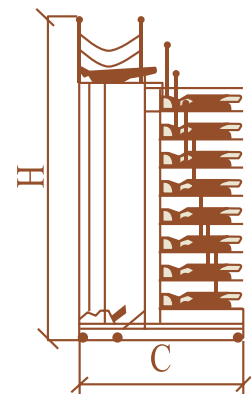

An Layout of telescopic seating system in project

$C_{\text{手动}} = T + 350$ $C_{\text{manual}} = T + 350$
 $C_{\text{电动}} = T + N \times 50 + 220$ $C_{\text{Power-driven}} = T + N \times 50 + 220$

D-Thickness of railing   n-Number of row

n=Number of single row chair