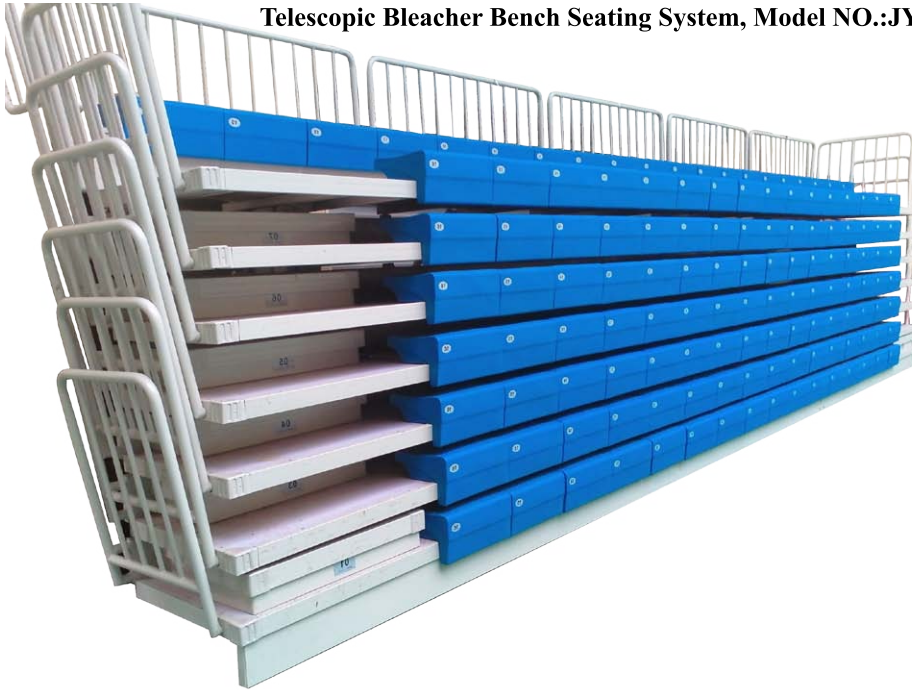

n=Number of single row chair

3D Picture of Electric Telescopic Grandstand Seating System

Electric Telescopic Grandstand Seating System, Model JY-720 Riser mounted type

JY-720

JY-720S

Telescopic Bleacher Seating System, Model JY-769

Steel Frame of 3D Picture For Telescopic Bleacher Seating System

Telescopic Bleacher Seating System, Model NO.:JY-706

Telescopic Bleacher Bench Seating System, Model NO.:JY-750

Telescopic Bleacher Bench Seating System, Model NO.:JY-750

Project in Europe Of Hungary, Telescopic tribune system, Qty: 500 nos

Sample Of Picture Telescopic Bleacher Seating System

Telescopic Bleacher Seating System; Model JY-768 Floor Mounted Type

Sample Of Telescopic Bleacher Seating System, Riser Mounted Type

Telescopic Bleacher Seating System; Model NO.:JY-765 Floor Mounted Type

Sample Of Picture Telescopic Bleacher Seating System

Telescopic Bleacher Seating System; Model NO.:JY-780 Riser Mounted Type

Telescopic Bleacher Seating System; Model NO.:JY-768 Riser Mounted Type