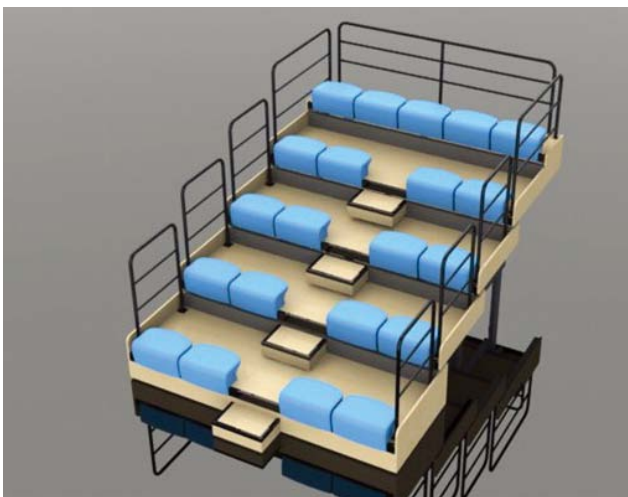

Telescopic seating system can be built with frontal handrail, lateral, frontal or eventually rear gateways. careening can be done using fireproof marine plywood panels class 1 for vertical.

Telescopic grandstand with entries from the top or from the playing area, Stalls seating places with tilting backrest. The grandstand can be totally or partially opened, eliminating the entrances from the top, in order to respect the free areas required for the basketball or football.

n=Number of single row chair

3D Picture of Electric Telescopic Grandstand Seating System

Electric Telescopic Grandstand Seating System, Model JY-720 Riser mounted type

JY-720

JY-720S

Telescopic Bleacher Seating System, Model JY-769

Steel Frame of 3D Picture For Telescopic Bleacher Seating System

Telescopic Bleacher Seating System, Model NO.:JY-706

Telescopic Bleacher Bench Seating System, Model NO.:JY-750

Telescopic Bleacher Bench Seating System, Model NO.:JY-750