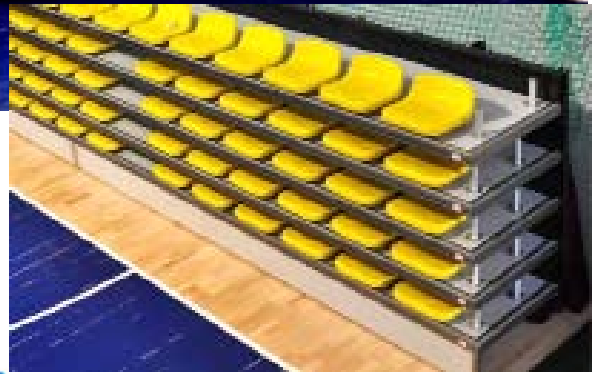

Telescopic seating system can be built with frontal handrail, lateral, frontal or eventually rear gateways. careening can be done using fireproof marine plywood panels class 1 for vertical.

Telescopic grandstand with entries from the top or from the playing area, Stalls seating places with tilting backrest. The grandstand can be totally or partially opened, eliminating the entrances from the top, in order to respect the free areas required for the basketball or football.

n=Number of single row chair

3D Picture of Electric Telescopic Grandstand Seating System

Electric Telescopic Grandstand Seating System, Model JY-720 Riser mounted type

JY-720

JY-720S

Telescopic Bleacher Seating System, Model JY-769

Steel Frame of 3D Picture For Telescopic Bleacher Seating System

Telescopic Bleacher Seating System, Model NO.:JY-706

Telescopic Bleacher Bench Seating System, Model NO.:JY-750

Telescopic Bleacher Bench Seating System, Model NO.:JY-750