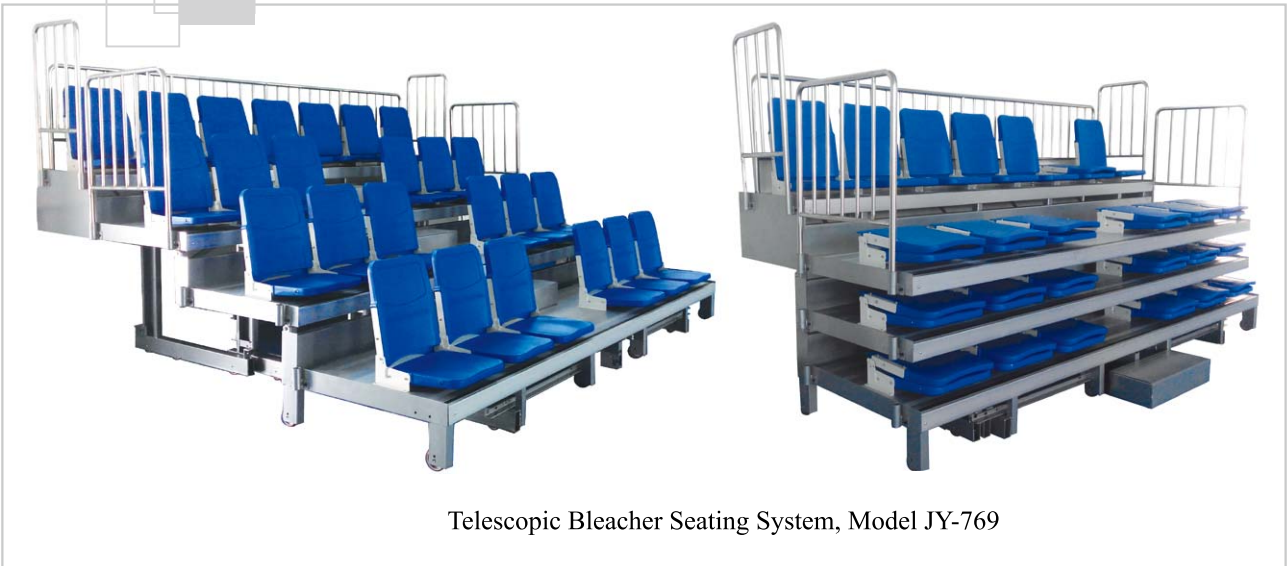

Telescopic seating system can be built with frontal handrail, lateral, frontal or eventually rear gateways. careening can be done using fireproof marine plywood panels class 1 for vertical.

Telescopic grandstand with entries from the top or from the playing area, Stalls seating places with tilting backrest. The grandstand can be totally or partially opened, eliminating the entrances from the top, in order to respect the free areas required for the basketball or football.

n=Number of single row chair

3D Picture of Electric Telescopic Grandstand Seating System

Electric Telescopic Grandstand Seating System, Model JY-720 Riser mounted type

JY-720

JY-720S

Telescopic Bleacher Seating System, Model JY-769

Steel Frame of 3D Picture For Telescopic Bleacher Seating System

Telescopic Bleacher Seating System, Model NO.:JY-706

Telescopic Bleacher Bench Seating System, Model NO.:JY-750

Telescopic Bleacher Bench Seating System, Model NO.:JY-750