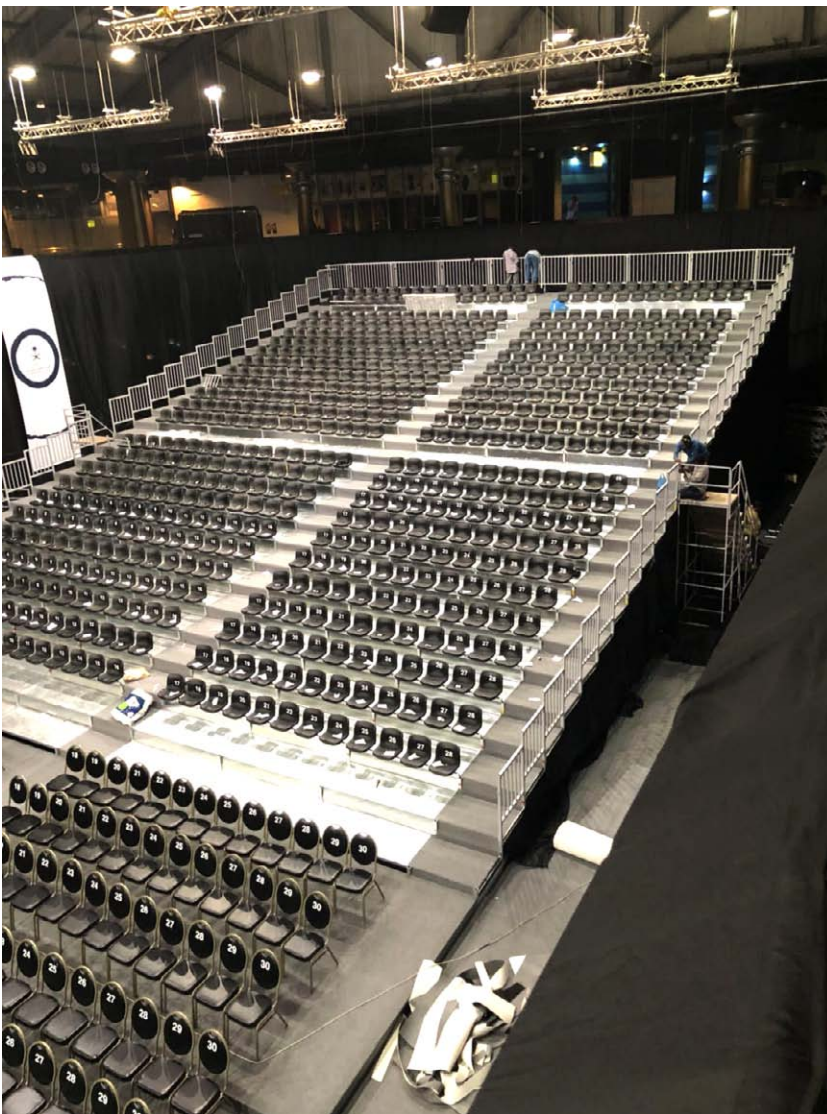

Outdoor Portable Dismountable Bleacher/Grandstand, Model JY-715

Project In Lebanon ; Temporary Bleachers(Tribune) Seating System, , Qty: 1030Nos;

Outdoor Portable Dismountable Bleacher, Model JY-716

Installation Pictures At Project Site

Outdoor Portable Scaffold Bleacher/Grandstand, Model JY-713