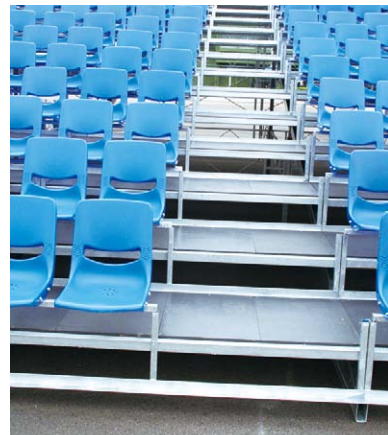

Outdoor Portable Dismountable Bleacher/Grandstand, Model JY-715

Project In Lebanon ; Temporary Bleachers(Tribune) Seating System, , Qty: 1030Nos;

Outdoor Portable Dismountable Bleacher, Model JY-716

Installation Pictures At Project Site

Outdoor Portable Scaffold Bleacher/Grandstand, Model JY-713