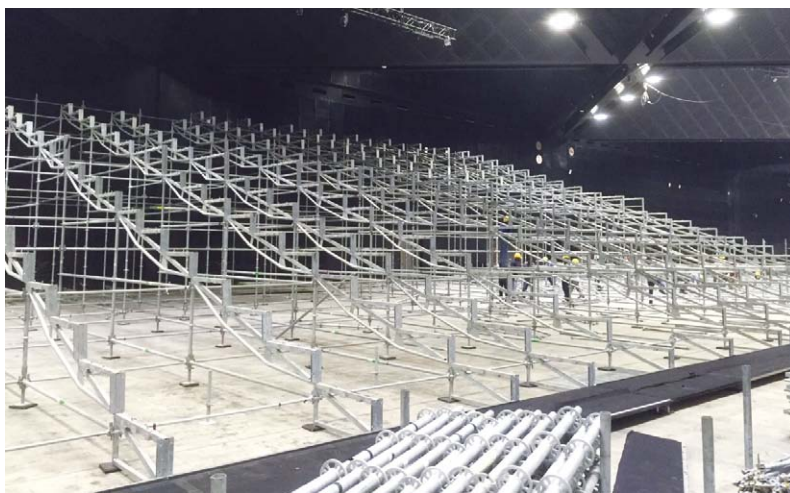

Outdoor Portable Dismountable Bleacher/Grandstand, Model JY-715

Project In Lebanon ; Temporary Bleachers(Tribune) Seating System, , Qty: 1030Nos;

Outdoor Portable Dismountable Bleacher, Model JY-716

Installation Pictures At Project Site

Outdoor Portable Scaffold Bleacher/Grandstand, Model JY-713